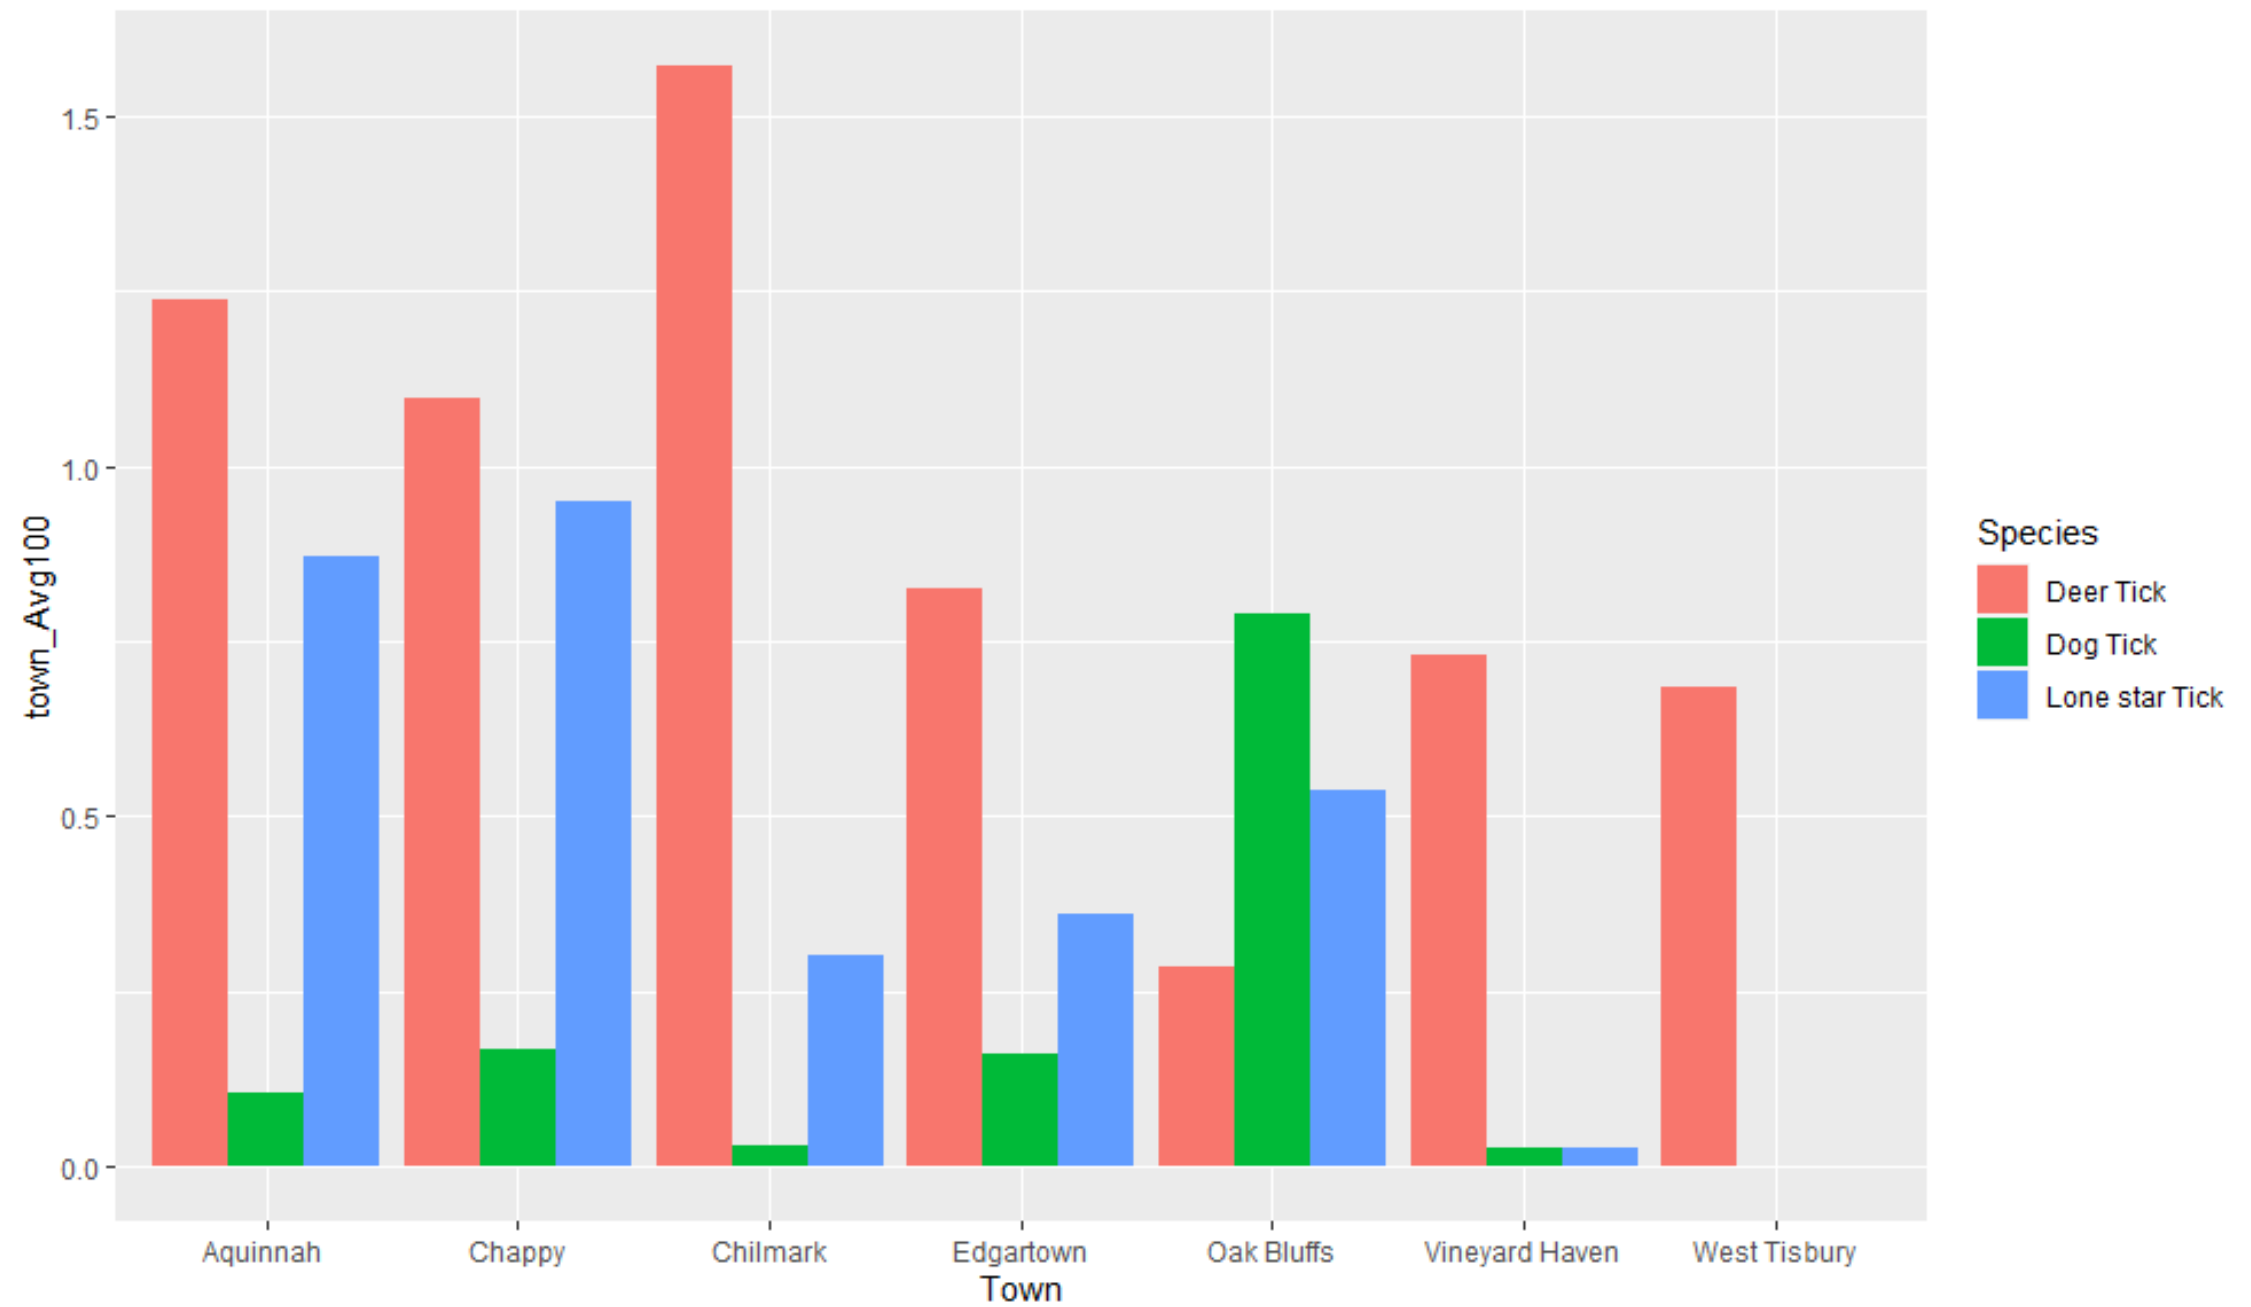

|                | 2019    |                          |                 | 2022    |                          |                 |
|----------------|---------|--------------------------|-----------------|---------|--------------------------|-----------------|
| Town           | Surveys | Surveys w/<br>Lone stars | % w/ Lone stars | Surveys | Surveys w/ Lone<br>stars | % w/ Lone stars |
| Aquinnah       | 20      | 20                       | <b>100</b>      | 5       | 5                        | <b>100</b>      |
| Chilmark       | 49      | 25                       | <b>51</b>       | 10      | 8                        | <b>80</b>       |
| Chappaquiddick | 58      | 56                       | <b>97</b>       | 10      | 10                       | <b>100</b>      |
| Edgartown      | 24      | 6                        | <b>25</b>       | 28      | 14                       | <b>50</b>       |
| Oak Bluffs     | 16      | 2                        | <b>12.5</b>     | 8       | 2                        | <b>25</b>       |
| Tisbury        | 11      | 0                        | <b>0</b>        | 14      | 5                        | <b>36</b>       |
| West Tisbury   | 34      | 12                       | <b>35</b>       | 22      | 9                        | <b>41</b>       |

Average # of Ticks Collected from Yard Surveys

Average # of Ticks Collected from Trail Surveys

**Lone Star Tick Summary of 2019:**  
 Number of Sampled Parcels: 167  
 Minimum Tick Count on a Parcel: 0 ticks  
 Maximum Tick Count on a Parcel: 187 ticks  
 Total Ticks Collected: 2,142

**Number of Lone Star Ticks**

- 0 Lone Star Ticks
- 1 Lone Star Tick
- 2 to 5 Lone Star Ticks
- 6 to 15 Lone Star Ticks
- 16 to 25 Lone Star Ticks
- more than 25 Lone Star Ticks

The sample site is displayed at the center of the parcel.