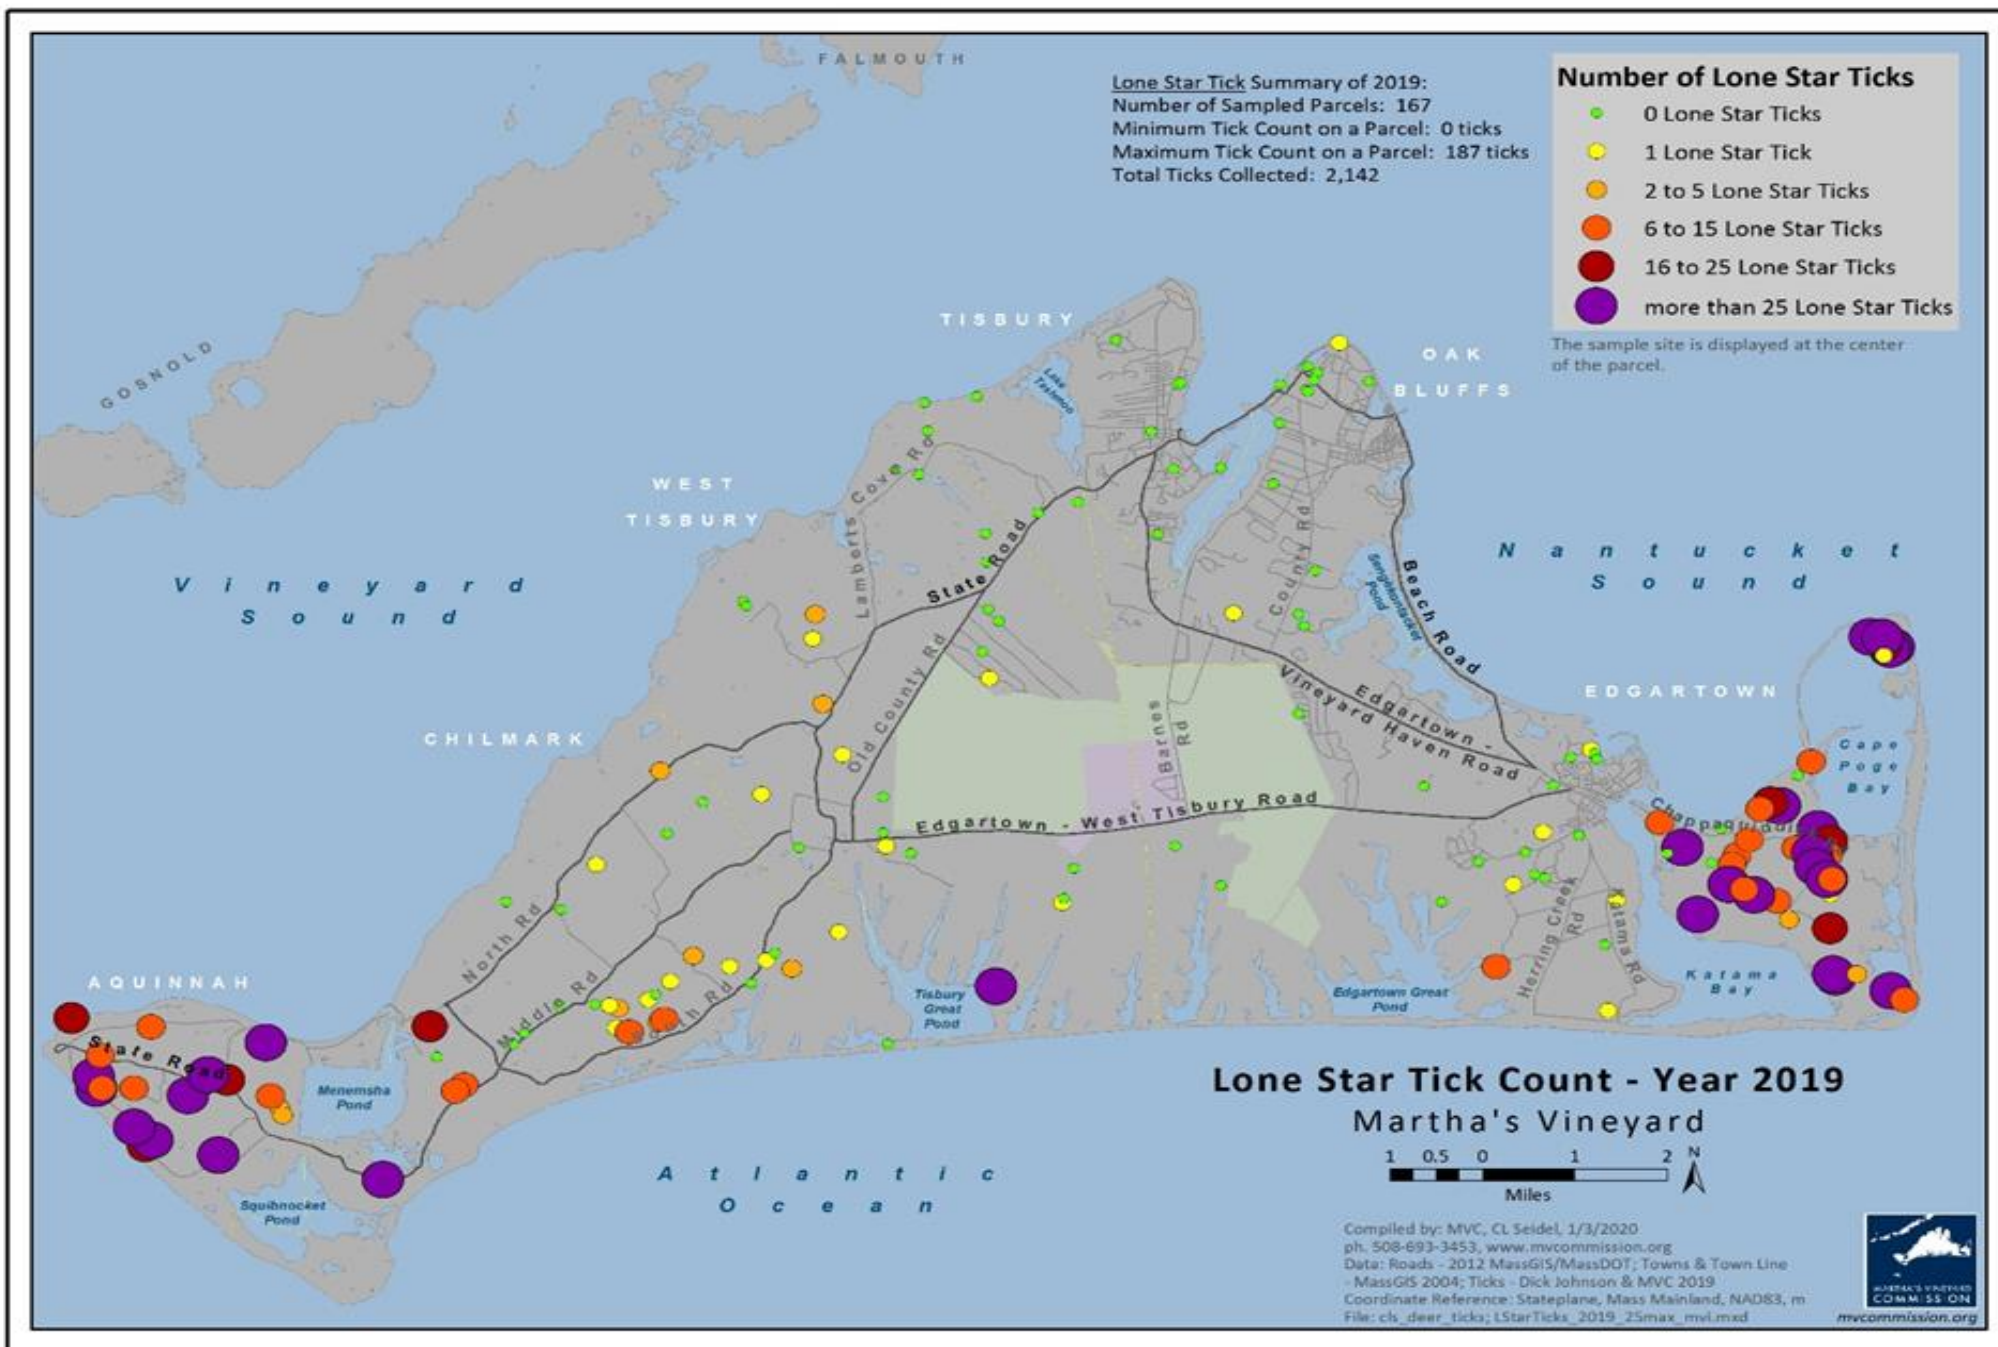

|                | 2019    |                          |                 | 2022    |                          |                 |
|----------------|---------|--------------------------|-----------------|---------|--------------------------|-----------------|
| Town           | Surveys | Surveys w/<br>Lone stars | % w/ Lone stars | Surveys | Surveys w/ Lone<br>stars | % w/ Lone stars |
| Aquinnah       | 20      | 20                       | <b>100</b>      | 5       | 5                        | <b>100</b>      |
| Chilmark       | 49      | 25                       | <b>51</b>       | 10      | 8                        | <b>80</b>       |
| Chappaquiddick | 58      | 56                       | <b>97</b>       | 10      | 10                       | <b>100</b>      |
| Edgartown      | 24      | 6                        | <b>25</b>       | 28      | 14                       | <b>50</b>       |
| Oak Bluffs     | 16      | 2                        | <b>12.5</b>     | 8       | 2                        | <b>25</b>       |
| Tisbury        | 11      | 0                        | <b>0</b>        | 14      | 5                        | <b>36</b>       |
| West Tisbury   | 34      | 12                       | <b>35</b>       | 22      | 9                        | <b>41</b>       |

Average # of Ticks Collected from Yard Surveys

Average # of Ticks Collected from Trail Surveys

**Lone Star Tick Summary of 2019:**  
 Number of Sampled Parcels: 167  
 Minimum Tick Count on a Parcel: 0 ticks  
 Maximum Tick Count on a Parcel: 187 ticks  
 Total Ticks Collected: 2,142

**Number of Lone Star Ticks**

- 0 Lone Star Ticks
- 1 Lone Star Tick
- 2 to 5 Lone Star Ticks
- 6 to 15 Lone Star Ticks
- 16 to 25 Lone Star Ticks
- more than 25 Lone Star Ticks

The sample site is displayed at the center of the parcel.