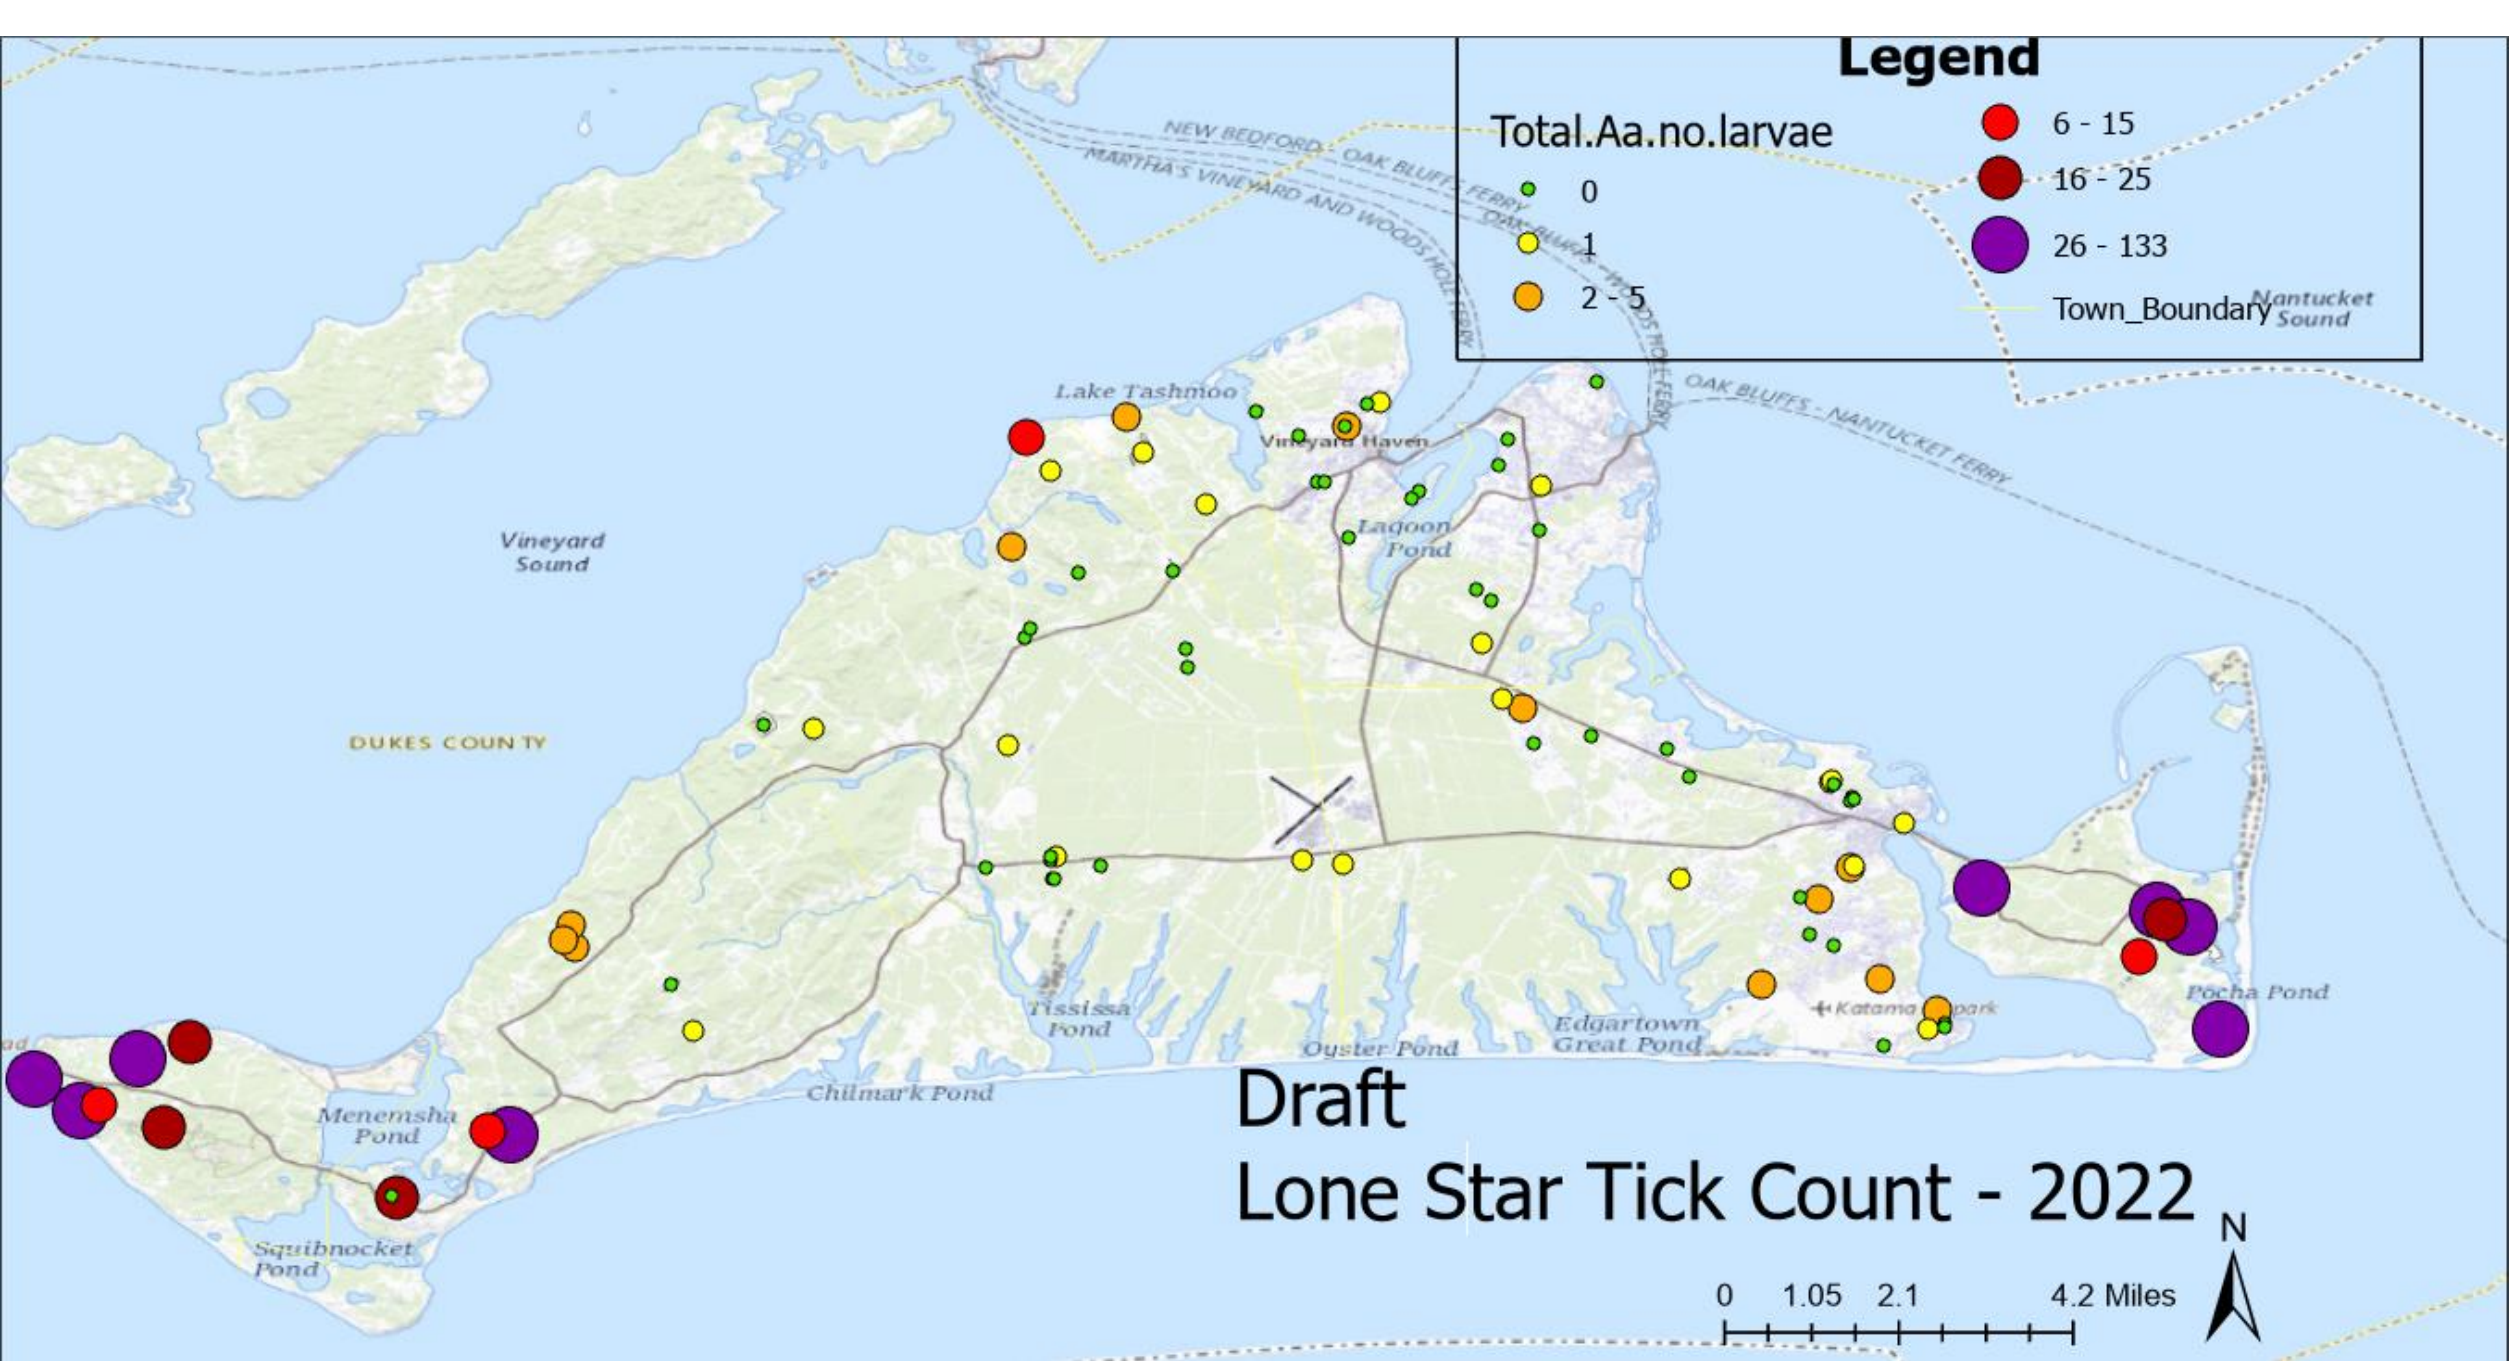

**Number of Lone Star Ticks**

- 0 Lone Star Ticks
- 1 Lone Star Tick
- 2 to 5 Lone Star Ticks
- 6 to 15 Lone Star Ticks
- 16 to 25 Lone Star Ticks
- more than 25 Lone Star Ticks

The sample site is displayed at the center of the parcel.

**Lone Star Tick Count - Year 2019**  
 Martha's Vineyard

Compiled by: MVC, CL Seidel, 1/3/2020  
 ph: 508-693-3453, www.mvcommission.org  
 Data: Roads - 2012 MassGIS/MassDOT; Towns & Town Line - MassGIS 2004; Ticks - Dick Johnson & MVC 2019  
 Coordinate Reference: Stateplane, Mass Mainland, NAD83, m  
 File: cl\_sdeer\_ticks; LStarTicks\_2019\_25max.mxd

# Draft Lone Star Tick Count - 2022

0 1.05 2.1 4.2 Miles