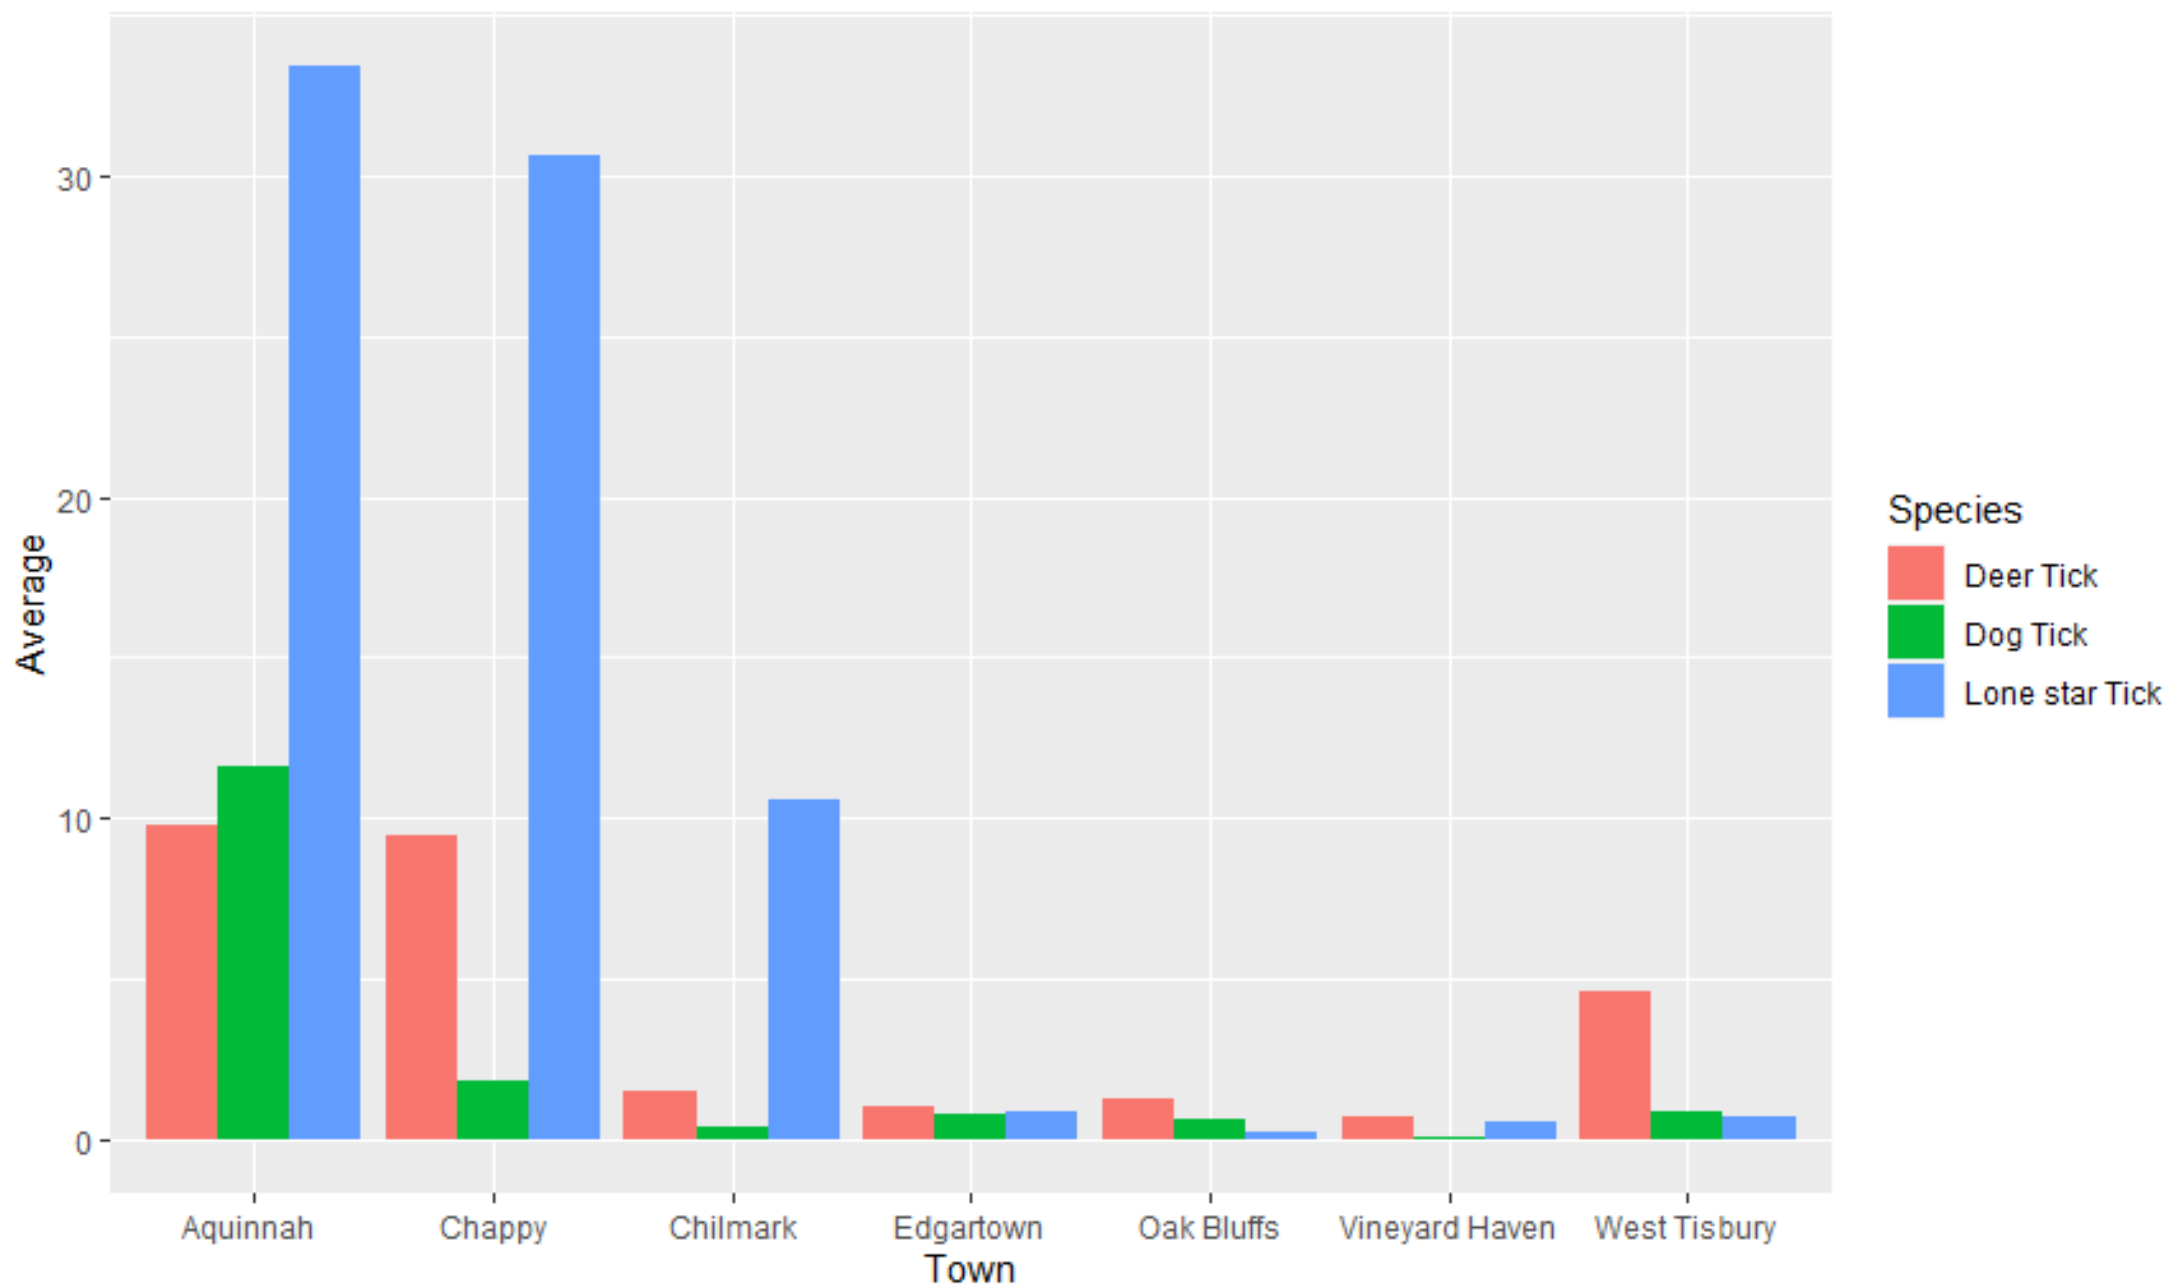

| Town           | Surveys | Surveys w/<br>ticks | % w/ ticks |
|----------------|---------|---------------------|------------|
| Aquinnah       | 5       | 5                   | <b>100</b> |
| Chilmark       | 10      | 9                   | <b>90</b>  |
| Chappaquiddick | 10      | 10                  | <b>100</b> |
| Edgartown      | 28      | 20                  | <b>71</b>  |
| Oak Bluffs     | 8       | 5                   | <b>62</b>  |
| Tisbury        | 14      | 9                   | <b>64</b>  |
| West Tisbury   | 22      | 20                  | <b>91</b>  |

Average # of Ticks Collected from Yard Surveys

Average # of Ticks Collected from Trail Surveys

**Lone Star Tick Summary of 2019:**  
 Number of Sampled Parcels: 167  
 Minimum Tick Count on a Parcel: 0 ticks  
 Maximum Tick Count on a Parcel: 187 ticks  
 Total Ticks Collected: 2,142

**Number of Lone Star Ticks**

- 0 Lone Star Ticks
- 1 Lone Star Tick
- 2 to 5 Lone Star Ticks
- 6 to 15 Lone Star Ticks
- 16 to 25 Lone Star Ticks
- more than 25 Lone Star Ticks

The sample site is displayed at the center of the parcel.